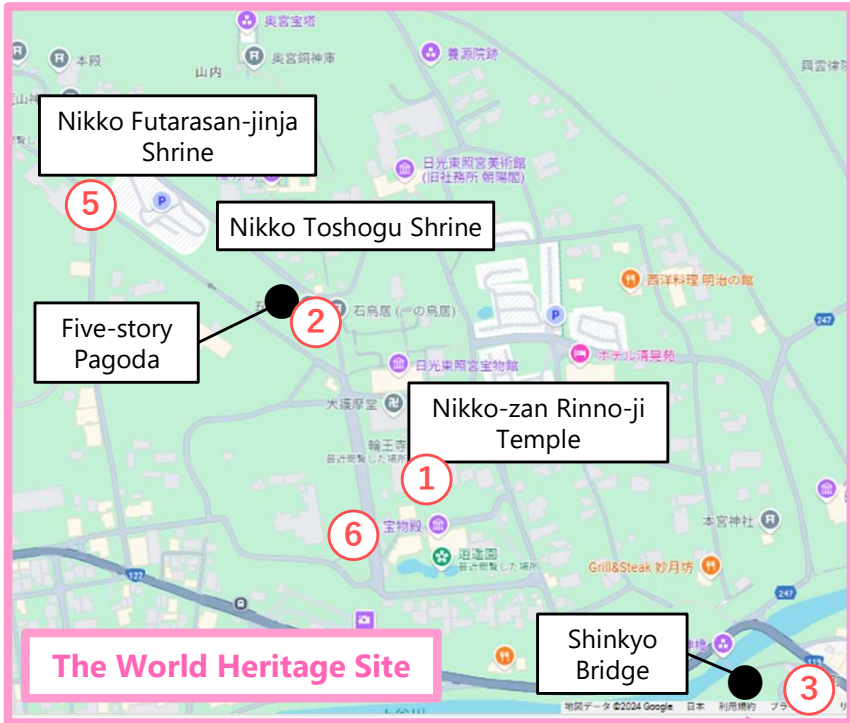

Display of 25th Anniversary Monument Schedule and Map

In 2024

- ① **From October 25**
In front of Sanbutsudo hall,
Nikko-zan Rinnoji Temple
- ② **From November 16**
In front of Five-story Pagoda,
Nikko Toshogu Shrine
- ① **From December 2**
In front of Sanbutsudo hall,
Nikko-zan Rinnoji Temple
- ③ **From December 20**
Near Shinkyo Bridge, Nikko
Futarasan-jinja Shrine

In 2025

- ④ **From January 25**
At the Square in front of
TOBU Nikko station
- ⑤ **From April 10**
In front of Torii gate of Nikko
Futarasan-jinja Shrine
- ⑥ **From April 21**
Omotesando Street,
in the World Heritage area
- ⑦ **From May 11**
In front of JR Nikko station
- ⑧ **From July 31**
Near the main hall of
Futarasan-jinja Chugushi
- ⑨ **From August 9**
At mekke Nikko Kyodo Center