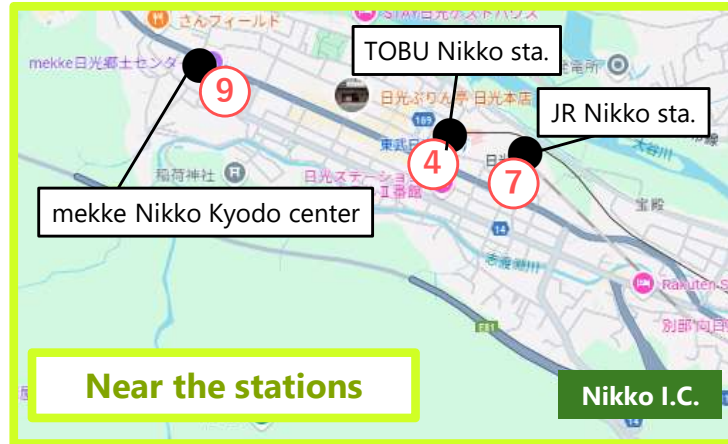

Display of 25th Anniversary Monument Schedule and Map

In 2024

- ① **From October 25**
In front of Sanbutsudo hall,
Nikko-zan Rinnoji Temple
- ② **From November 16**
In front of Five-story Pagoda,
Nikko Toshogu Shrine
- ① **From December 2**
In front of Sanbutsudo hall,
Nikko-zan Rinnoji Temple
- ③ **From December 20**
Near Shinkyo Bridge, Nikko
Futarasan-jinja Shrine

In 2025

- ④ **From January 25**
At the Square in front of
TOBU Nikko station
- ⑤ **From April 10**
In front of Torii gate of Nikko
Futarasan-jinja Shrine
- ⑥ **From April 21**
Omotesando Street,
in the World Heritage area
- ⑦ **From May 11**
In front of JR Nikko station
- ⑧ **From July 31**
Near the main hall of
Futarasan-jinja Chugushi
- ⑨ **From August 9**
At mekke Nikko Kyodo Center