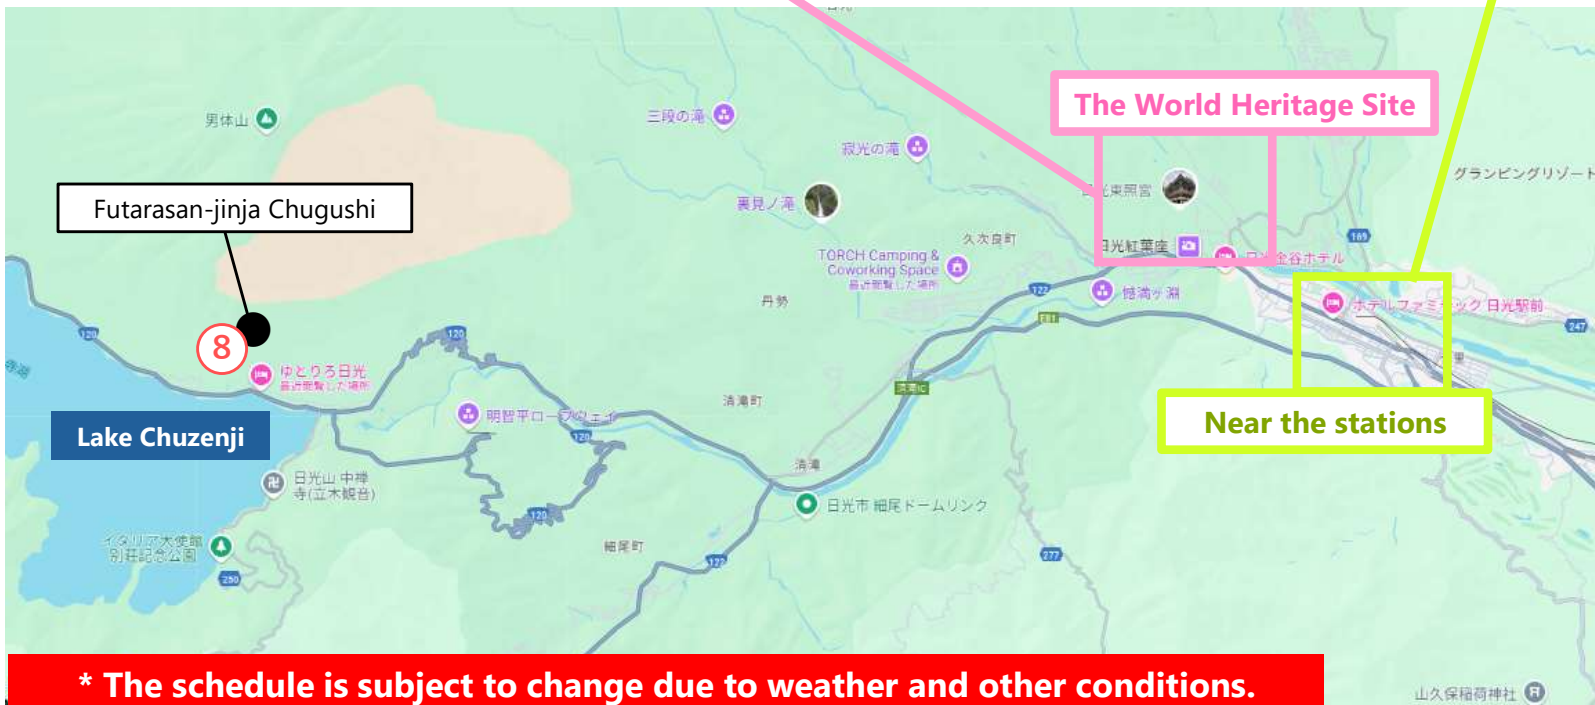

Display of 25th Anniversary Monument Schedule and Map

In 2024

- ① **From October 25**
In front of Sanbutsudo hall,
Nikko-zan Rinnoji Temple
- ② **From November 16**
In front of Five-story Pagoda,
Nikko Toshogu Shrine
- ① **From December 2**
In front of Sanbutsudo hall,
Nikko-zan Rinnoji Temple
- ③ **From December 20**
Near Shinkyo Bridge, Nikko
Futarasan-jinja Shrine

In 2025

- ④ **From January 25**
At the Square in front of
TOBU Nikko station
- ⑤ **From April 10**
In front of Torii gate of Nikko
Futarasan-jinja Shrine
- ⑥ **From April 21**
Omotesando Street,
in the World Heritage area
- ⑦ **From May 11**
In front of JR Nikko station
- ⑧ **From July 31**
Near the main hall of
Futarasan-jinja Chugushi
- ⑨ **From August 9**
At mekke Nikko Kyodo Center

* The schedule is subject to change due to weather and other conditions.